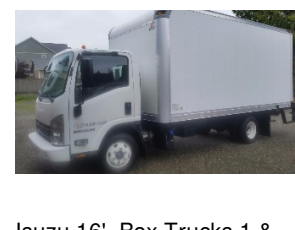

Papa (41')

BIG Mama (39')

Baby (31')

Cargo Vans 1 & 2
Inner box dimensions
H:4'9" W:4'7" L:10'6"

People Mover-15 person
with 2 exterior restrooms,
VTR and DIGI-TECH Setup
W/4K GENSET, Deep cycle
batteries, a 1000 Watt True
Sine Wave Inverter and
ladder system on exterior for
attaching VTR antennas