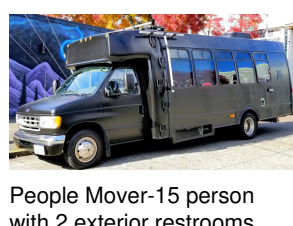

And of course... Here is our fleet...

Papa (41')

BIG Mama (39')

Baby (31')

People Mover-15 person with 2 exterior restrooms.

"White Bumper" Isuzu 16' Box Trucks with tilt up lift

Cargo Van
Inner box dimensions
H:4'9" W:4'7" L:10'6"