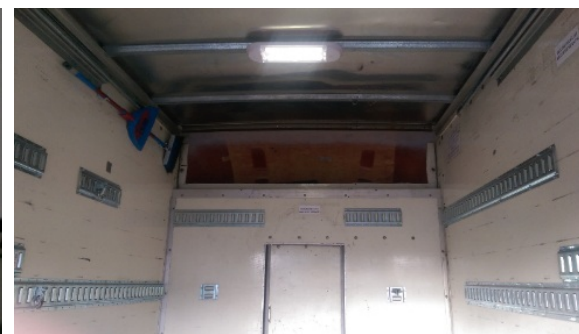

Box Truck Upgrades

All the box trucks in the Go-4 Nuge fleet now come equipped with back-up cameras as well as interior and exterior work lights.

The lights can be operated by a switch inside the cube.

The cameras turn on automatically when the truck shifts into reverse.

We expect these additions will make loading and unloading in the dark much easier and faster!

We've Added a Minivan to the Go-4 Nuge Fleet!

Long-utilized for crafty, this 2013 AWD Toyota Sienna is now an official member of the fleet and available to rent. With stow-and-go seats, this vehicle can carry passengers or gear when a full 15-pass van or cargo van is not required.